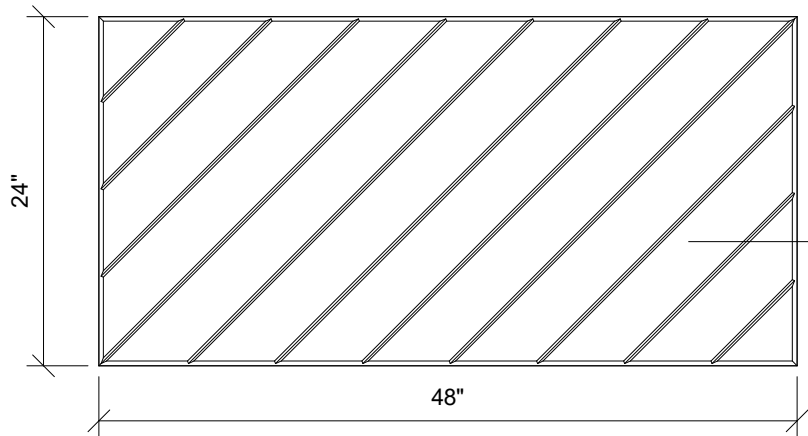

1 SIDE VIEW
1" = 1' 0"

2 EDGE DETAIL
3" = 1' 0"

3 PLAN VIEW
1" = 1' 0"

4 END VIEW
1" = 1' 0"

123 Columbia Court N. Chaska, MN 55318
www.acousticalsurfaces.com
1-800-854-2948

PRODUCT LINE: 1" Envirocoustic Design Panels - 2ft x 4ft - Beveled Edge - Downhill