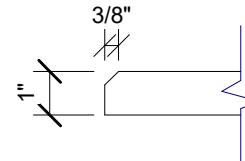

1 SIDE VIEW
1" = 1' 0"

2 EDGE DETAIL
3" = 1' 0"

3 PLAN VIEW
1" = 1' 0"

4 END VIEW
1" = 1' 0"

123 Columbia Court N. Chaska, MN 55318
www.acousticalsurfaces.com
1-800-854-2948

PRODUCT LINE: 1" Envirocoustic Design Panels - 2ft x 4ft - Beveled Edge - Downhill